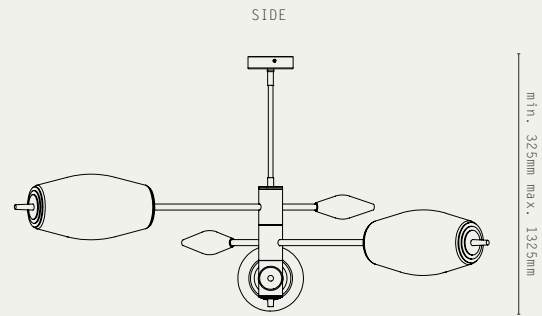

LIGHT SOURCE:

- E27, MAX 20W (LED ONLY)
- DIMMABLE LED LAMPS INCLUDED
- 2700K WARM WHITE
- 240V AC

MATERIALS:

- BRASS
- MATTE OPAL GLASS

HANGING OPTIONS

- DROP ROD

FINISHES:

- ANTIQUE BRASS
- BRONZE
- SATIN BRASS
- SATIN NICKEL