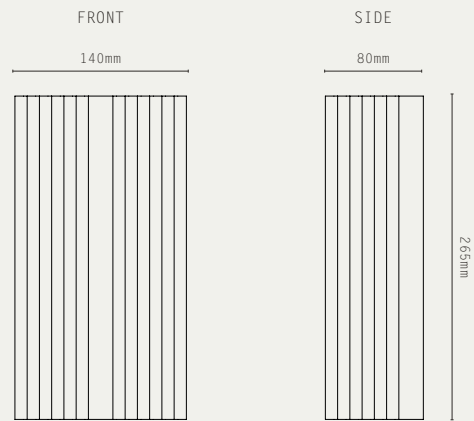

LIGHT SOURCE:

- INTEGRATED IP65 LED MODULE
- TOR UP/DOWN 2X 6W / TOR DOWN 6W
- 2700K WARM WHITE
- 240V AC

MATERIALS:

- BRASS

HANGING OPTIONS

- DROP ROD

FINISHES:

- ANTIQUE BRASS
- BRONZE

TOR WALL - UP/DOWN