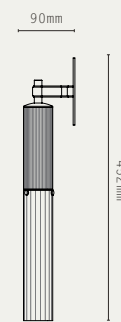

FRONT

SIDE

FLUME DOUBLE WALL

FRONT

SIDE

LIGHT SOURCE:

- GU10 MINI, 12W MAX (LED ONLY)
- DIMMABLE LED LAMP INCLUDED
- 2700K WARM WHITE
- 240V AC

MATERIALS: