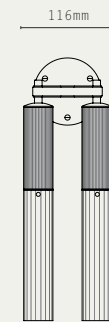

FLUME DOUBLE WALL

FRONT