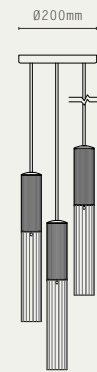

3 DROP GROUPING