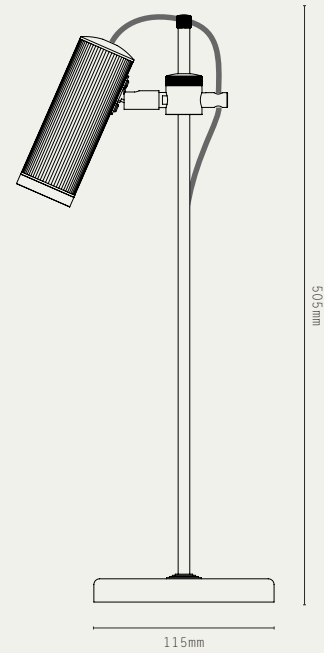

LIGHT SOURCE:

- GU10 MINI, 12W MAX (LED ONLY)
- LED LAMP INCLUDED
- 2700K WARM WHITE
- 240V AC

MATERIALS:

- BRASS
- NATURAL STONE
- FABRIC CABLE

FINISHES:

- ANTIQUE BRASS
- SATIN BRASS
- SATIN NICKEL

BASE OPTIONS:

- TRAVERTINE
- BLACK MARBLE

LIGHT SOURCE:

- GU10 MINI, 12W MAX (LED ONLY)
- LED LAMP INCLUDED
- 2700K WARM WHITE
- 240V AC

MATERIALS:

- BRASS
- NATURAL STONE
- FABRIC CABLE

FINISHES:

- ANTIQUE BRASS
- SATIN BRASS
- SATIN NICKEL

BASE OPTIONS:

- TRAVERTINE
- BLACK MARBLE