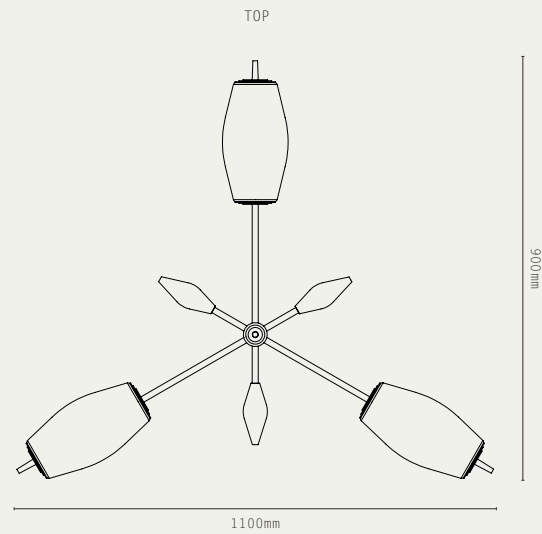

LIGHT SOURCE:

- E27, MAX 20W (LED ONLY)
- DIMMABLE LED LAMPS INCLUDED
- 2700K WARM WHITE
- 240V AC

MATERIALS:

- BRASS
- MATTE OPAL GLASS

HANGING OPTIONS

- DROP ROD

FINISHES:

- ANTIQUE BRASS
- BRONZE
- SATIN BRASS
- SATIN NICKEL