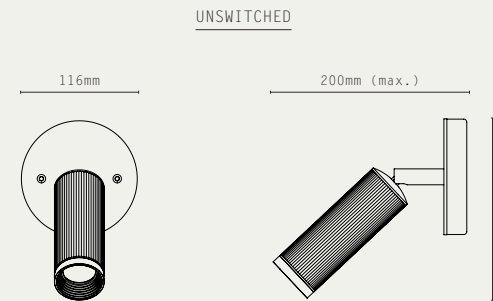

HANGING OPTIONS

- DROP ROD
- SUSPENSION WIRE

FINISHES:

-  ANTIQUE BRASS
-  BRONZE
-  SATIN BRASS
-  SATIN NICKEL

WITH BRASS ON/OFF TOGGLE SWITCH

NO SWITCH, FOR SEPARATE CONTROL

LIGHT SOURCE:

- GU10 MINI, 12W MAX (LED ONLY)
- DIMMABLE LED LAMP INCLUDED
- 2700K WARM WHITE
- 240V AC