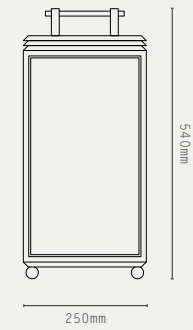

HAZEL

SMALL