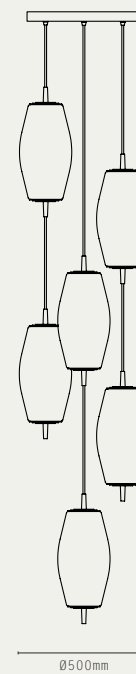

THE VECTOR COLLECTION INCLUDES:

- TOR WALL UP/DOWN
- TOR WALL DOWN

Tor Up/Down, antique brass

VECTOR

A directional design, Vector is an experimentation which develops the applied use and linearity of reeded solid brass. Angled cuts reveal elliptical openings, exposing opal glass globes nested inside which provide a diffused, indirect illumination.

THE VECTOR COLLECTION INCLUDES:

- VECTOR FLOOR
- VECTOR PENDANT
- VECTOR WALL

Vector Floor, antique brass

Vector Wall, bronze

Vector Pendant, antique brass

TECHNICAL INFORMATION

| | |
|-----------------|----------|
| ARAGON | PAGE 108 |
| FLUME | PAGE 110 |
| LANTERN | PAGE 112 |
| LUNA | PAGE 116 |
| NOVA | PAGE 119 |
| ORBIT | PAGE 122 |
| PORTO | PAGE 124 |
| SPOT | PAGE 125 |
| SPOT PRO | PAGE 131 |
| STRATA | PAGE 133 |
| SUPERNOVA | PAGE 135 |
| TOR | PAGE 138 |
| VECTOR | PAGE 139 |

SLIM

SINGLE

3 DROP

6 DROP

LIGHT SOURCE:

- E27 MAX 20W (LED ONLY)
- DIMMABLE LED LAMP INCLUDED
- 2700K WARM WHITE
- 240V AC

MATERIALS:

- BRASS
- MATTE OPAL GLASS
- FABRIC CABLE

HANGING OPTIONS

- GLOBE / WIDE / TALL:
DROP ROD ONLY
- SLIM:
ADJUSTABLE CABLE
DROP ROD

FINISHES:

- ANTIQUE BRASS
- BRONZE
- SATIN BRASS
- SATIN NICKEL

LIGHT SOURCE:

- E27, MAX 20W (LED ONLY)
- DIMMABLE LED LAMP INCLUDED
- 2700K WARM WHITE
- 240V AC