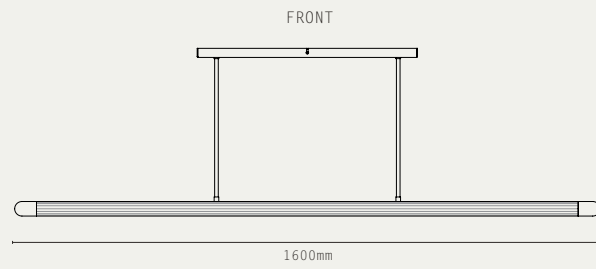

LIGHT SOURCE:

- INTEGRATED COB LED MODULE
- 26W
- 2700K WARM WHITE
- 24V DC
- DIMMABLE DRIVER IN CEILING CANOPY

MATERIALS:

- BRASS
- REEDED GLASS

HANGING OPTIONS

- DROP ROD

FINISHES:

- ANTIQUE BRASS
- BRONZE
- SATIN BRASS
- SATIN NICKEL