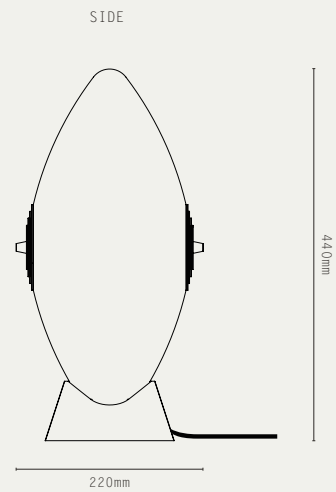

LIGHT SOURCE:

- E27, MAX 20W (LED ONLY)
- DIMMABLE LED LAMP INCLUDED
- 2700K WARM WHITE
- 240V AC

MATERIALS:

- BRASS
- MATTE OPAL GLASS

FINISHES:

- ANTIQUE BRASS
- BRONZE

LIGHT SOURCE:

- E27, MAX 20W (LED ONLY)
- DIMMABLE LED LAMP INCLUDED
- 2700K WARM WHITE
- 240V AC

MATERIALS:

- BRASS
- MATTE OPAL GLASS

FINISHES:

- ANTIQUE BRASS
- BRONZE
- SATIN BRASS
- SATIN NICKEL