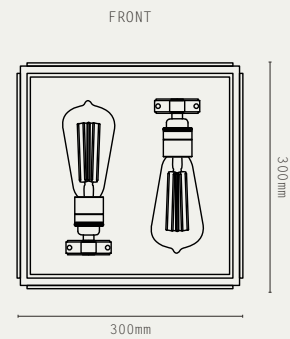

LIGHT SOURCE:

- E27, MAX 40W
- DIMMABLE LED LAMP INCLUDED
- 2300K WARM WHITE
- 240V AC

MATERIALS:

- BRASS
- GLASS

GLASS OPTIONS:

- CLEAR GLASS
- REEDED GLASS

FINISHES:

- ANTIQUE BRASS
- BRONZE

* IP44 RATED