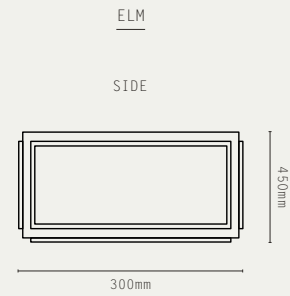

LIGHT SOURCE:

- E27, MAX 40W
- DIMMABLE LED LAMP INCLUDED
- 2300K WARM WHITE
- 240V AC

MATERIALS:

- BRASS
- GLASS

GLASS OPTIONS:

- CLEAR GLASS
- REEDED GLASS

FINISHES:

- ANTIQUE BRASS
- BRONZE

* IP44 RATED