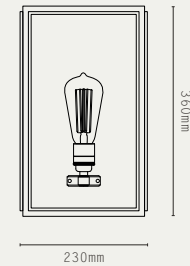

LARGE

FOR INDOOR OR OUTDOOR
USE (IP43)

ASH

SMALL

MEDIUM

LARGE

PROJECTION 140MM

BIRCH

SMALL

MEDIUM

LARGE

PROJECTION 140MM

LILAC

SMALL

LARGE

PROJECTION 260MM