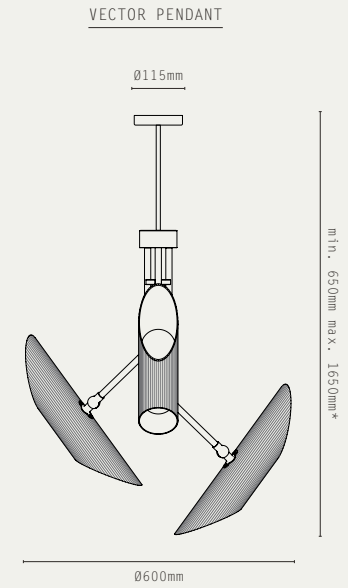

LIGHT SOURCE:

- G9, MAX 12W (LED ONLY)
- 3W LED LAMPS INCLUDED
- 2700K WARM WHITE
- 240V AC

MATERIALS:

- BRASS
- MATTE OPAL GLASS

HANGING OPTIONS (PENDANT):

- DROP ROD

FINISHES:

- ANTIQUE BRASS
- BRONZE
- SATIN BRASS
- SATIN NICKEL