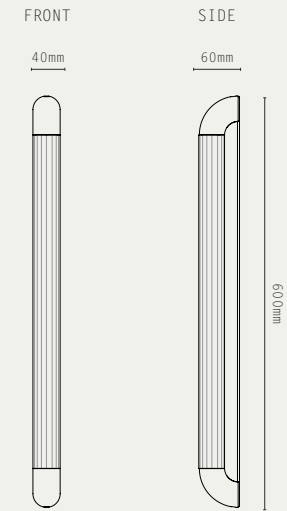

MATERIALS:

- BRASS

FINISHES:

-  ANTIQUE BRASS
-  BRONZE
-  SATIN BRASS
-  SATIN NICKEL

SPOT PRO 200

SPOT PRO 350

SPOT PRO 600

STRATA 600