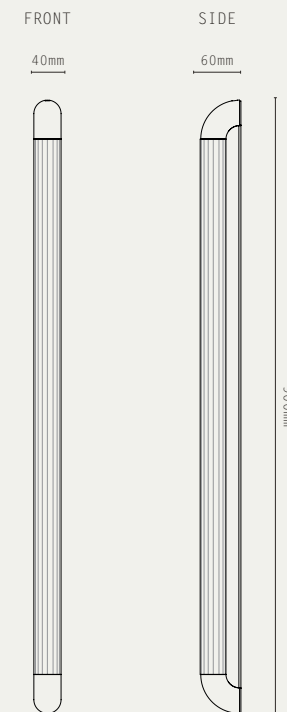

STRATA 900

LIGHT SOURCE:

- INTEGRATED COB LED MODULE
- STRATA 900 3.6W / STRATA 600 6W
- 2700K WARM WHITE
- 24V DC
- REMOTE DIMMABLE DRIVER INCLUDED

MATERIALS:

- BRASS
- REEDED GLASS

FINISHES:

- ANTIQUE BRASS
- BRONZE
- SATIN BRASS
- SATIN NICKEL