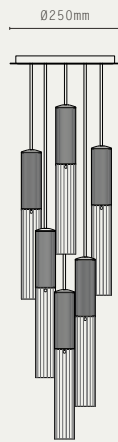

6 DROP GROUPING