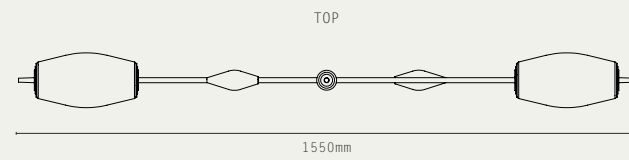

LIGHT SOURCE:

- INTEGRATED COB LED MODULE
- 26W
- 2700K WARM WHITE
- 24V DC
- DIMMABLE DRIVER IN CEILING CANOPY

MATERIALS:

- BRASS
- REEDED GLASS

HANGING OPTIONS

- DROP ROD

FINISHES:

- ANTIQUE BRASS
- BRONZE
- SATIN BRASS
- SATIN NICKEL