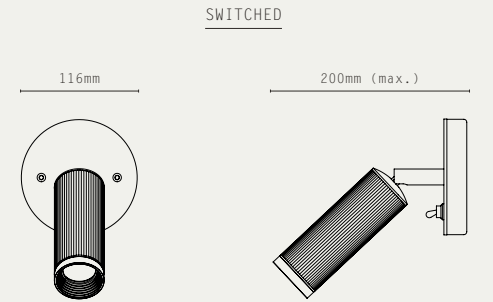

LIGHT SOURCE:

- GU10 MINI, 12W MAX (LED ONLY)
- LED LAMP INCLUDED
- 2700K WARM WHITE
- 240V AC

MATERIALS:

- BRASS

HANGING OPTIONS

- DROP ROD
- SUSPENSION WIRE

FINISHES:

- ANTIQUE BRASS
- BRONZE
- SATIN BRASS
- SATIN NICKEL

WITH BRASS ON/OFF TOGGLE SWITCH