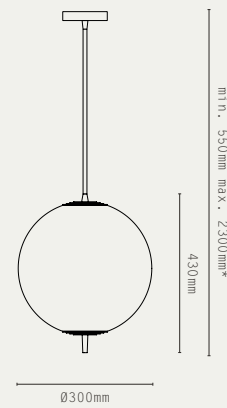

LIGHT SOURCE:

- INTEGRATED 10W DIMMABLE LED MODULE
- 2700K WARM WHITE
- 240V AC

MATERIALS:

- BRASS
- NATURAL STONE
- FABRIC CABLE

FINISHES:

- ANTIQUE BRASS / BLACK MARBLE
- ANTIQUE BRASS / TRAVERTINE
- ANTIQUE BRASS / RED MARBLE

GLOBE

LIGHT SOURCE:

- E27 MAX 20W (LED ONLY)
- DIMMABLE LED LAMP INCLUDED
- 2700K WARM WHITE
- 240V AC

MATERIALS:

- BRASS
- MATTE OPAL GLASS
- FABRIC CABLE

HANGING OPTIONS

- GLOBE / WIDE / TALL:
  DROP ROD ONLY
- SLIM:
  ADJUSTABLE CABLE
  DROP ROD

FINISHES:

- ANTIQUE BRASS
- BRONZE
- SATIN BRASS
- SATIN NICKEL