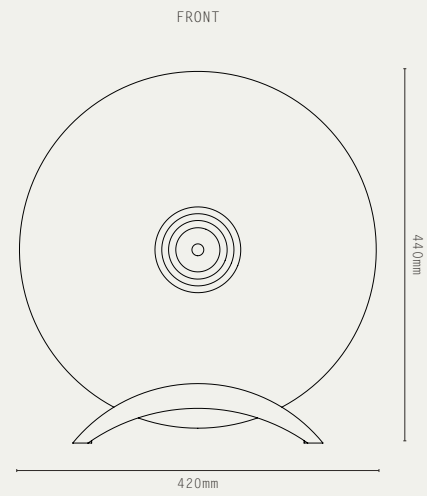

LIGHT SOURCE:

- E27, MAX 20W (LED ONLY)
- DIMMABLE LED LAMP INCLUDED
- 2700K WARM WHITE
- 240V AC

MATERIALS:

- BRASS
- MATTE OPAL GLASS

FINISHES:

- ANTIQUE BRASS
- BRONZE

LIGHT SOURCE:

- E27, MAX 20W (LED ONLY)
- DIMMABLE LED LAMP INCLUDED
- 2700K WARM WHITE
- 240V AC

MATERIALS:

- BRASS
- MATTE OPAL GLASS

FINISHES:

- ANTIQUE BRASS
- BRONZE
- SATIN BRASS
- SATIN NICKEL