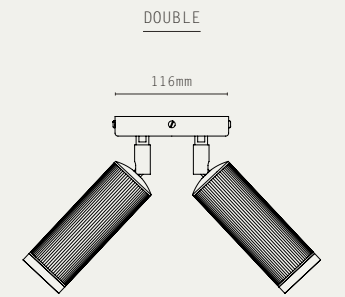

LIGHT SOURCE:

- LI-ION BATTERY POWERED
- 1W LED MODULE
- 2700K WARM WHITE
- 6-10 HOURS BATTERY LIFE
- USB-C CHARGING PORT

MATERIALS:

- BRASS
- CLEAR REEDED GLASS

FINISHES:

- ANTIQUE BRASS
- BRONZE
- SATIN BRASS
- SATIN NICKEL

LIGHT SOURCE:

- GU10 MINI, 12W MAX (LED ONLY)
- DIMMABLE LED LAMP INCLUDED
- 2700K WARM WHITE
- 240V AC

MATERIALS:

- BRASS

FINISHES:

- ANTIQUE BRASS
- BRONZE
- SATIN BRASS
- SATIN NICKEL