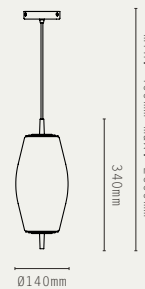

SLIM

SINGLE

3 DROP

6 DROP

LIGHT SOURCE:

- E27 MAX 20W (LED ONLY)
- DIMMABLE LED LAMP INCLUDED
- 2700K WARM WHITE
- 240V AC

MATERIALS:

- BRASS
- MATTE OPAL GLASS
- FABRIC CABLE