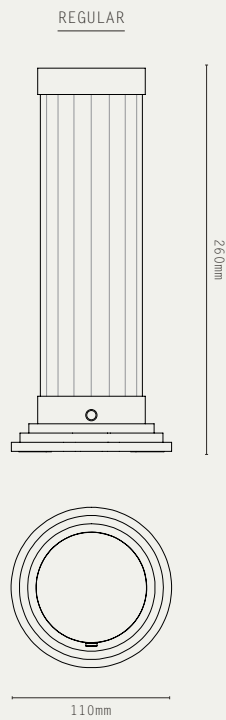

LIGHT SOURCE:

- LI-ION BATTERY POWERED
- 1W LED MODULE
- 2700K WARM WHITE
- 6-10 HOURS BATTERY LIFE
- USB-C CHARGING PORT

MATERIALS:

- BRASS
- CLEAR REEDED GLASS

FINISHES:

- ANTIQUE BRASS
- BRONZE
- SATIN BRASS
- SATIN NICKEL

LIGHT SOURCE:

- GU10 MINI, 12W MAX (LED ONLY)
- DIMMABLE LED LAMP INCLUDED
- 2700K WARM WHITE
- 240V AC

MATERIALS:

- BRASS

FINISHES:

- ANTIQUE BRASS
- BRONZE
- SATIN BRASS
- SATIN NICKEL