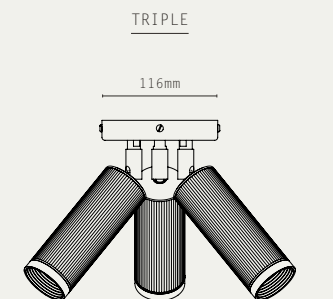

LIGHT SOURCE:

- LI-ION BATTERY POWERED
- 1W LED MODULE
- 2700K WARM WHITE
- 6-10 HOURS BATTERY LIFE
- USB-C CHARGING PORT

MATERIALS:

- BRASS
- CLEAR REEDED GLASS

FINISHES:

- ANTIQUE BRASS
- BRONZE
- SATIN BRASS
- SATIN NICKEL

LIGHT SOURCE:

- GU10 MINI, 12W MAX (LED ONLY)
- DIMMABLE LED LAMP INCLUDED
- 2700K WARM WHITE
- 240V AC

MATERIALS:

- BRASS

FINISHES:

- ANTIQUE BRASS
- BRONZE
- SATIN BRASS
- SATIN NICKEL