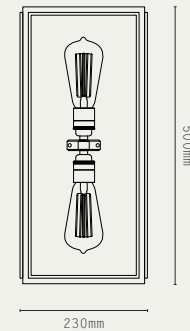

LARGE

FOR INDOOR OR OUTDOOR
USE (IP43)

ASH

SMALL

MEDIUM

LARGE

PROJECTION 140MM

BIRCH

SMALL

MEDIUM

LARGE

PROJECTION 140MM

LILAC

SMALL

LARGE

PROJECTION 260MM