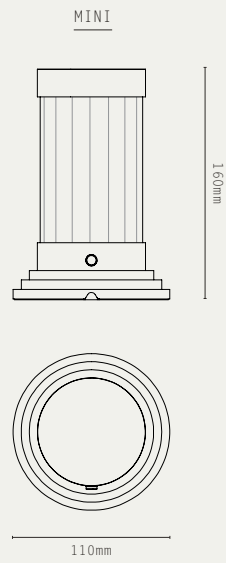

LIGHT SOURCE:

- LI-ION BATTERY POWERED
- 1W LED MODULE
- 2700K WARM WHITE
- 6-10 HOURS BATTERY LIFE
- USB-C CHARGING PORT

MATERIALS:

- BRASS
- CLEAR REEDED GLASS

FINISHES:

- ANTIQUE BRASS
- BRONZE
- SATIN BRASS
- SATIN NICKEL

LIGHT SOURCE:

- GU10 MINI, 12W MAX (LED ONLY)
- DIMMABLE LED LAMP INCLUDED
- 2700K WARM WHITE
- 240V AC

MATERIALS:

- BRASS

FINISHES:

- ANTIQUE BRASS
- BRONZE
- SATIN BRASS
- SATIN NICKEL