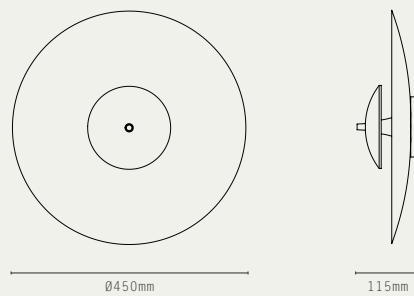

LIGHT SOURCE:

- INTEGRATED 10W DIMMABLE LED MODULE
- 2700K WARM WHITE
- 240V AC

MATERIALS:

- BRASS
- NATURAL STONE
- FABRIC CABLE

FINISHES:

- ANTIQUE BRASS / BLACK MARBLE
- ANTIQUE BRASS / TRAVERTINE
- ANTIQUE BRASS / RED MARBLE

LUNA 450

LIGHT SOURCE:

- E27 MAX 20W (LED ONLY)
- DIMMABLE LED LAMP INCLUDED
- 2700K WARM WHITE
- 240V AC

MATERIALS:

- BRASS
- MATTE OPAL GLASS
- FABRIC CABLE

HANGING OPTIONS

- GLOBE / WIDE / TALL:
  DROP ROD ONLY
- SLIM:
  ADJUSTABLE CABLE
  DROP ROD

FINISHES:

- ANTIQUE BRASS
- BRONZE
- SATIN BRASS
- SATIN NICKEL