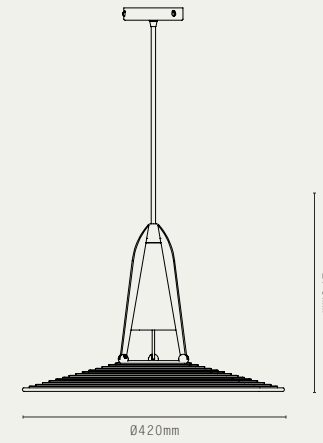

ARAGON 420 PENDANT