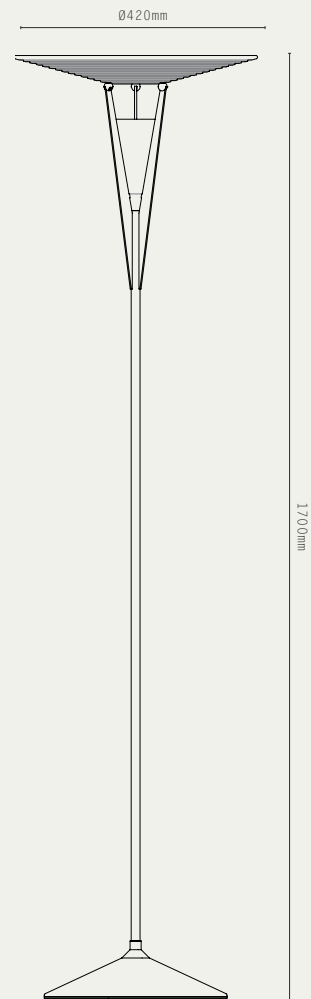

THE VECTOR COLLECTION INCLUDES:

- TOR WALL UP/DOWN
- TOR WALL DOWN

Tor Up/Down, antique brass

VECTOR

A directional design, Vector is an experimentation which develops the applied use and linearity of reeded solid brass. Angled cuts reveal elliptical openings, exposing opal glass globes nested inside which provide a diffused, indirect illumination.

THE VECTOR COLLECTION INCLUDES:

- VECTOR FLOOR
- VECTOR PENDANT
- VECTOR WALL

Vector Floor, antique brass

Vector Wall, bronze

Vector Pendant, antique brass

TECHNICAL INFORMATION

| | |
|-----------------|----------|
| ARAGON | PAGE 108 |
| FLUME | PAGE 110 |
| LANTERN | PAGE 112 |
| LUNA | PAGE 116 |
| NOVA | PAGE 119 |
| ORBIT | PAGE 122 |
| PORTO | PAGE 124 |
| SPOT | PAGE 125 |
| SPOT PRO | PAGE 131 |
| STRATA | PAGE 133 |
| SUPERNOVA | PAGE 135 |
| TOR | PAGE 138 |
| VECTOR | PAGE 139 |

LIGHT SOURCE:

- GU10, 12W MAX (LED ONLY)
- DIMMABLE LED LAMP INCLUDED
- 2700K WARM WHITE
- 240V AC

MATERIALS:

- BRASS
- ALABASTER STONE
- FABRIC CABLE

FINISHES:

-  ANTIQUE BRASS
-  BRONZE
-  SATIN BRASS
-  SATIN NICKEL