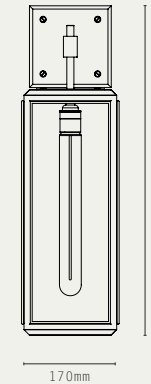

LARGE

FOR INDOOR OR OUTDOOR
USE (IP43)

ASH

SMALL

MEDIUM

LARGE

PROJECTION 140MM

BIRCH

SMALL

MEDIUM

LARGE

PROJECTION 140MM

LILAC

SMALL

LARGE

PROJECTION 260MM