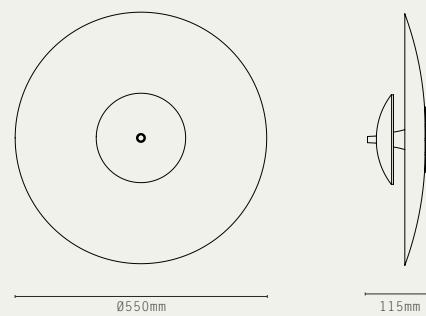

LIGHT SOURCE:

- INTEGRATED 10W DIMMABLE LED MODULE
- 2700K WARM WHITE
- 240V AC

MATERIALS:

- BRASS
- NATURAL STONE
- FABRIC CABLE

FINISHES:

- ANTIQUE BRASS / BLACK MARBLE
- ANTIQUE BRASS / TRAVERTINE
- ANTIQUE BRASS / RED MARBLE

LUNA 550

LIGHT SOURCE:

- E27 MAX 20W (LED ONLY)
- DIMMABLE LED LAMP INCLUDED
- 2700K WARM WHITE
- 240V AC

MATERIALS:

- BRASS
- MATTE OPAL GLASS
- FABRIC CABLE

HANGING OPTIONS

- GLOBE / WIDE / TALL:
  DROP ROD ONLY
- SLIM:
  ADJUSTABLE CABLE
  DROP ROD

FINISHES:

- ANTIQUE BRASS
- BRONZE
- SATIN BRASS
- SATIN NICKEL