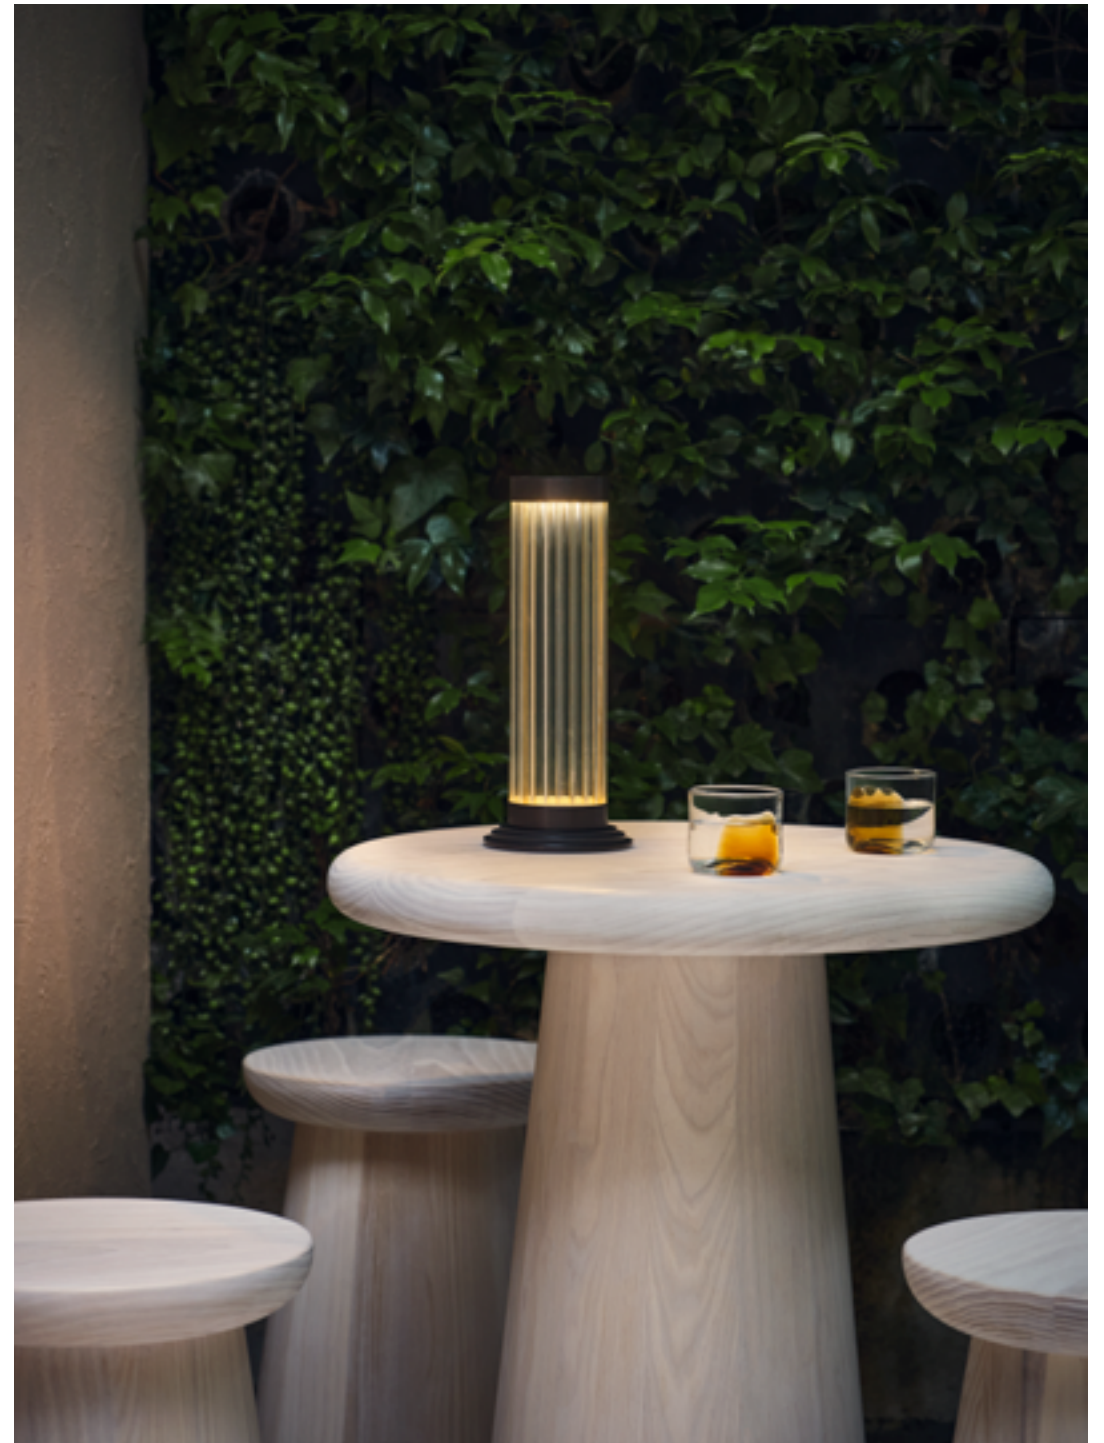

Mastering a refined elegance, Orbit is a highly versatile collection of pendant and wall lights. The simple, paired back design showcases the expertly engineered materials, contrasting the pure opal glass sphere with the natural stone surround – available in travertine, black marble and green marble.

THE ORBIT COLLECTION INCLUDES:

- ORBIT PENDANT
- ORBIT WALL

Orbit Pendant, travertine

Orbit Pendant, green marble

Orbit Wall, black marble

PORTO

Building on the visual language of the Flume collection, Porto combines precision engineering with the latest in portable LED technology. With a design that maximises on flexibility, this luminaire can be easily picked up and moved to change the ambience of any space.

THE COLLECTION INCLUDES:

- PORTO TABLE
- PORTO TABLE MINI

Porto Mini, antique brass

Porto, bronze

Porto, antique brass

SPOT

Task lighting redefined, Spot is a versatile collection of elegant, adjustable accent lights. With its refined shapes machined from solid brass. Crafted to illuminate and elevate surfaces, artwork and interior architecture.

Spot Pendant, antique brass

Spot Pendant, antique brass

Spot Switched Wall, antique brass

Spot Single Wall Rail, antique brass

SPOT PRO

Spot Pro seamlessly blends elegance and purpose. The rotatable head directs light exactly where needed, while the angled metalwork minimises glare and further enhances the directional lighting capabilities. Equipped with a professional-grade LED light source, Spot Pro delivers unmatched powerful, dynamic illumination.