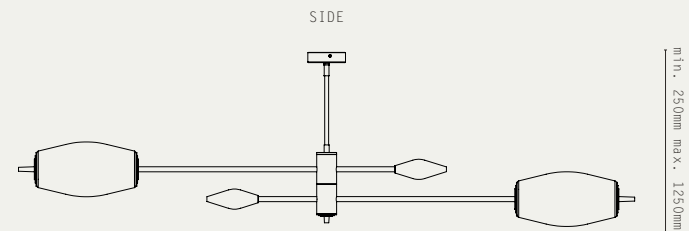

LIGHT SOURCE:

- INTEGRATED COB LED MODULE
- 26W
- 2700K WARM WHITE
- 24V DC
- DIMMABLE DRIVER IN CEILING CANOPY

MATERIALS:

- BRASS
- REEDED GLASS

HANGING OPTIONS

- DROP ROD

FINISHES:

- ANTIQUE BRASS
- BRONZE
- SATIN BRASS
- SATIN NICKEL