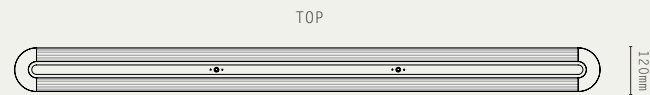

LIGHT SOURCE:

- INTEGRATED COB LED MODULE
- 26W
- 2700K WARM WHITE
- 24V DC
- DIMMABLE DRIVER IN CEILING CANOPY

MATERIALS:

- BRASS
- REEDED GLASS

HANGING OPTIONS

- DROP ROD

FINISHES:

- ANTIQUE BRASS
- BRONZE
- SATIN BRASS
- SATIN NICKEL