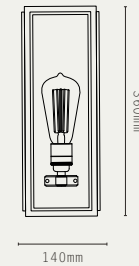

LARGE

FOR INDOOR OR OUTDOOR
USE (IP43)

ASH

SMALL

MEDIUM

LARGE

PROJECTION 140MM

BIRCH

SMALL

MEDIUM

LARGE

PROJECTION 140MM

LILAC

SMALL

LARGE

PROJECTION 260MM