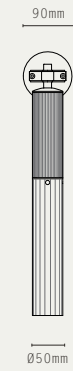

FLUME WALL

FRONT