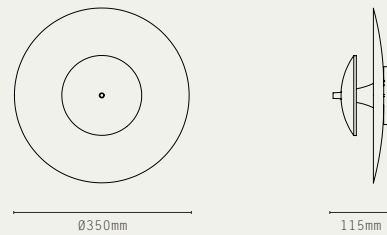

LIGHT SOURCE:

- INTEGRATED 10W DIMMABLE LED MODULE
- 2700K WARM WHITE
- 240V AC

MATERIALS:

- BRASS
- NATURAL STONE
- FABRIC CABLE

FINISHES:

- ANTIQUE BRASS / BLACK MARBLE
- ANTIQUE BRASS / TRAVERTINE
- ANTIQUE BRASS / RED MARBLE

LUNA 350