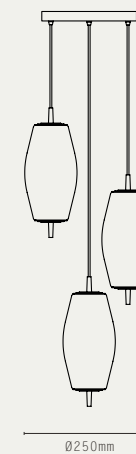

SLIM

SINGLE

3 DROP

6 DROP

LIGHT SOURCE:

- E27 MAX 20W (LED ONLY)
- DIMMABLE LED LAMP INCLUDED
- 2700K WARM WHITE
- 240V AC

MATERIALS:

- BRASS
- MATTE OPAL GLASS
- FABRIC CABLE