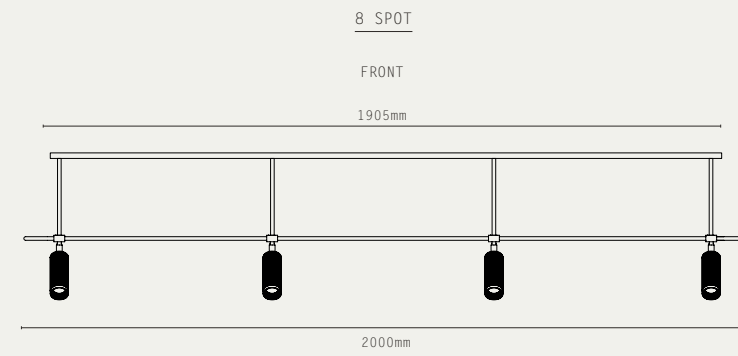

HANGING OPTIONS

- DROP ROD
- SUSPENSION WIRE

FINISHES:

-  ANTIQUE BRASS
-  BRONZE
-  SATIN BRASS
-  SATIN NICKEL

WITH BRASS ON/OFF TOGGLE SWITCH

NO SWITCH, FOR SEPARATE CONTROL

LIGHT SOURCE:

- GU10 MINI, 12W MAX (LED ONLY)
- DIMMABLE LED LAMP INCLUDED
- 2700K WARM WHITE
- 240V AC