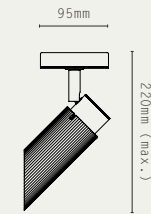

SPOT PRO CEILING/WALL LIGHT