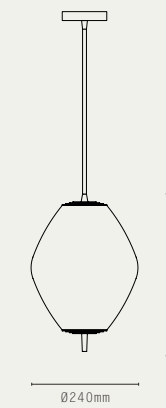

SLIM

SINGLE

3 DROP

6 DROP

LIGHT SOURCE:

- E27 MAX 20W (LED ONLY)
- DIMMABLE LED LAMP INCLUDED
- 2700K WARM WHITE
- 240V AC

MATERIALS:

- BRASS
- MATTE OPAL GLASS
- FABRIC CABLE