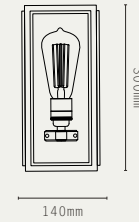

LARGE

FOR INDOOR OR OUTDOOR
USE (IP43)

ASH

SMALL

MEDIUM

LARGE

PROJECTION 140MM

BIRCH