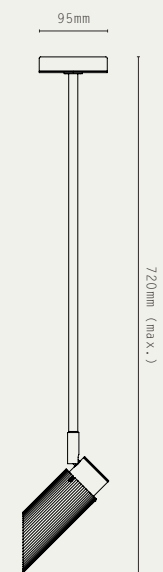

FINISHES:

- ANTIQUE BRASS
- SATIN BRASS
- SATIN NICKEL

* AVAILABLE HARD-WIRED, OR WITH PLUG SWITCH AND CABLE

SPOT PRO CEILING/WALL LIGHT

SPOT PRO DOWNLIGHT

SPOT PRO CEILING
DROP ROD 1200

SPOT PRO CEILING
DROP ROD 700