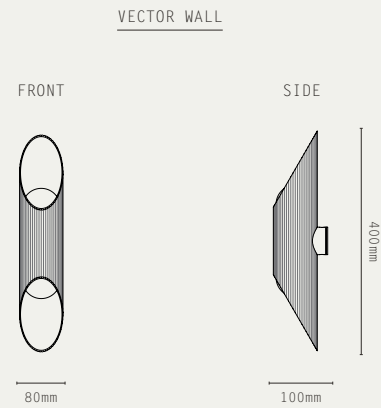

LIGHT SOURCE:

- G9, MAX 12W (LED ONLY)
- 3W LED LAMPS INCLUDED
- 2700K WARM WHITE
- 240V AC

MATERIALS:

- BRASS
- MATTE OPAL GLASS

HANGING OPTIONS (PENDANT):

- DROP ROD

FINISHES:

- ANTIQUE BRASS
- BRONZE
- SATIN BRASS
- SATIN NICKEL