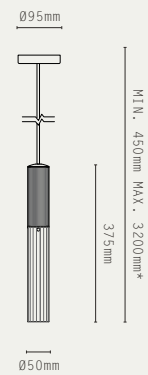

LIGHT SOURCE:

- GU10 MINI, 12W MAX (LED ONLY)
- DIMMABLE LED LAMP INCLUDED
- 2700K WARM WHITE
- 240V AC

MATERIALS:

- BRASS
- REEDED GLASS
- FABRIC CABLE

GLASS OPTIONS:

- CLEAR REEDED GLASS
- FROSTED REEDED GLASS

HANGING OPTIONS:

- ADJUSTABLE CABLE
- DROP ROD

FINISHES:

- ANTIQUE BRASS
- BRONZE
- SATIN BRASS
- SATIN NICKEL

* IP44 RATED OPTION AVAILABLE

FLUME 50 PENDANT

SINGLE DROP