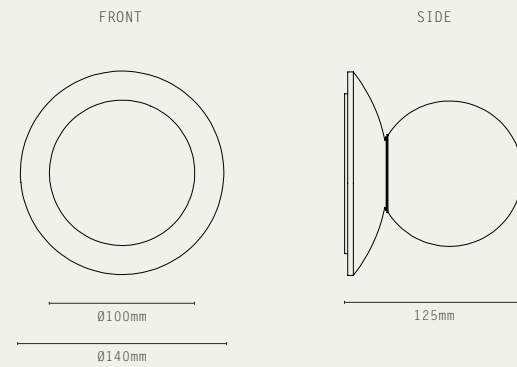

LIGHT SOURCE:

- G9, MAX (12W LED ONLY)
- DIMMABLE 3W LED LAMP INCLUDED
- 2700K WARM WHITE
- 240V AC

MATERIALS:

- BRASS
- MATTE OPAL GLASS
- NATURAL STONE

HANGING OPTIONS

- DROP ROD

FINISHES:

- TRAVERTINE
- BLACK MARBLE
- GREEN MARBLE
- RED MARBLE

LIGHT SOURCE:

- G9, MAX (12W LED ONLY)
- DIMMABLE 3W LED LAMP INCLUDED
- 2700K WARM WHITE
- 240V AC

MATERIALS:

- BRASS
- MATTE OPAL GLASS
- NATURAL STONE

FINISHES:

- TRAVERTINE
- BLACK MARBLE
- GREEN MARBLE
- RED MARBLE

* IP44 RATED AVAILABLE