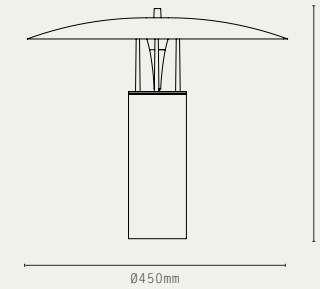

LUNA 550

LIGHT SOURCE:

- GU10, 12W MAX (LED ONLY)
- DIMMABLE LED LAMP INCLUDED
- 2700K WARM WHITE
- 240V AC

MATERIALS:

- BRASS
- NATURAL STONE
- FABRIC CABLE

FINISHES:

- ANTIQUE BRASS / BLACK MARBLE
- BRONZE / TRAVERTINE