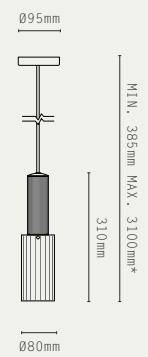

FLUME 80 PENDANT

SINGLE DROP