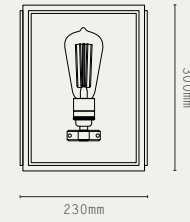

BIRCH

SMALL