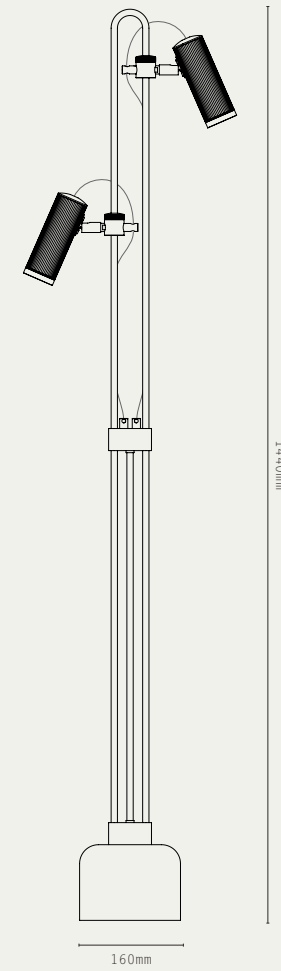

MATERIALS:

- BRASS
- CLEAR REEDED GLASS

FINISHES:

- ANTIQUE BRASS
- BRONZE
- SATIN BRASS
- SATIN NICKEL

LIGHT SOURCE:

- GU10 MINI, 12W MAX (LED ONLY)
- DIMMABLE LED LAMP INCLUDED
- 2700K WARM WHITE
- 240V AC

MATERIALS:

- BRASS

FINISHES:

- ANTIQUE BRASS
- BRONZE
- SATIN BRASS
- SATIN NICKEL

LIGHT SOURCE:

- GU10 MINI, 12W MAX (LED ONLY)
- LED LAMP INCLUDED
- 2700K WARM WHITE
- 240V AC

MATERIALS:

- BRASS
- NATURAL STONE
- FABRIC CABLE

FINISHES:

- ANTIQUE BRASS
- SATIN BRASS
- SATIN NICKEL

BASE OPTIONS:

- TRAVERTINE
- BLACK MARBLE

LIGHT SOURCE:

- GU10 MINI, 12W MAX (LED ONLY)
- LED LAMP INCLUDED
- 2700K WARM WHITE
- 240V AC

MATERIALS:

- BRASS
- NATURAL STONE
- FABRIC CABLE