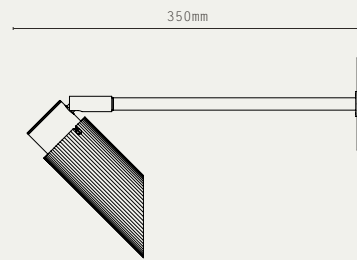

MATERIALS:

- BRASS

FINISHES:

-  ANTIQUE BRASS
-  BRONZE
-  SATIN BRASS
-  SATIN NICKEL

SPOT PRO 200

SPOT PRO 350

SPOT PRO 600

STRATA 600