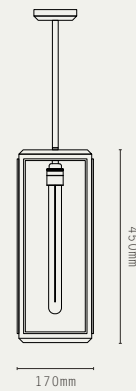

- ANTIQUE BRASS
- BRONZE

* IP43 VERSION AVAILABLE (DROP ROD ONLY)

HAZEL

SMALL

LARGE

IP20 AS STANDARD
IP44 'CLOSED TOP' OUTDOOR
VERSION AVAILABLE

LILAC

SMALL

LARGE

FOR INDOOR OR OUTDOOR
USE (IP43)

ASH

SMALL

MEDIUM

LARGE

PROJECTION 140MM

BIRCH

SMALL

MEDIUM

LARGE

PROJECTION 140MM

LILAC

SMALL

LARGE

PROJECTION 260MM