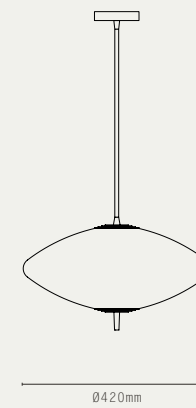

LIGHT SOURCE:

- INTEGRATED 10W DIMMABLE LED MODULE
- 2700K WARM WHITE
- 240V AC

MATERIALS:

- BRASS
- NATURAL STONE
- FABRIC CABLE

FINISHES:

- ANTIQUE BRASS / BLACK MARBLE
- ANTIQUE BRASS / TRAVERTINE
- ANTIQUE BRASS / RED MARBLE

WIDE

SLIM

LIGHT SOURCE:

- E27 MAX 20W (LED ONLY)
- DIMMABLE LED LAMP INCLUDED
- 2700K WARM WHITE
- 240V AC

MATERIALS:

- BRASS
- MATTE OPAL GLASS
- FABRIC CABLE

HANGING OPTIONS

- GLOBE / WIDE / TALL:
  DROP ROD ONLY
- SLIM:
  ADJUSTABLE CABLE
  DROP ROD

FINISHES:

- ANTIQUE BRASS
- BRONZE
- SATIN BRASS
- SATIN NICKEL