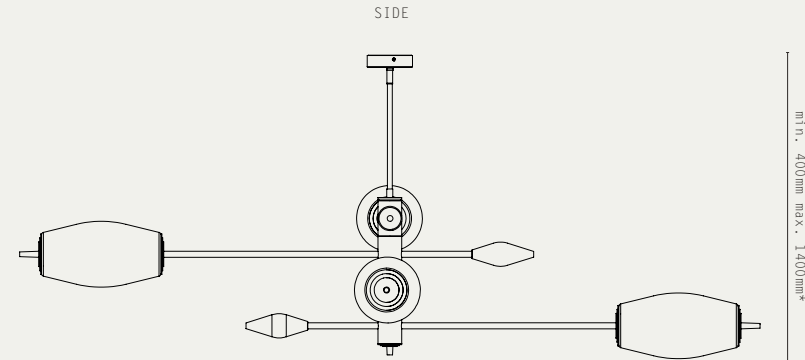

LIGHT SOURCE:

- E27, MAX 20W (LED ONLY)
- DIMMABLE LED LAMPS INCLUDED
- 2700K WARM WHITE
- 240V AC

MATERIALS:

- BRASS
- MATTE OPAL GLASS

HANGING OPTIONS

- DROP ROD

FINISHES:

- ANTIQUE BRASS
- BRONZE
- SATIN BRASS
- SATIN NICKEL