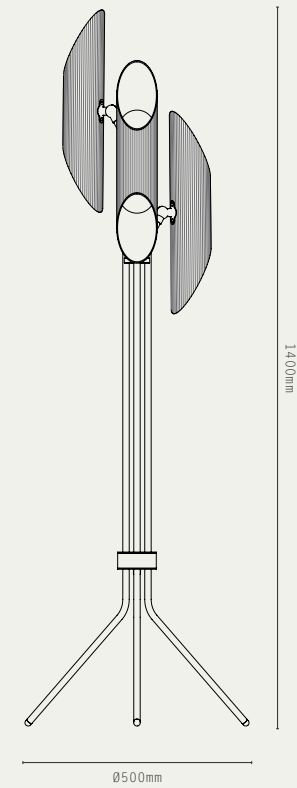

MATERIALS:

- BRASS

FINISHES:

-  ANTIQUE BRASS
-  BRONZE
-  SATIN BRASS
-  SATIN NICKEL

SPOT PRO 200

SPOT PRO 350

SPOT PRO 600

STRATA 600

LIGHT SOURCE:

- E27, MAX 20W (LED ONLY)
- DIMMABLE LED LAMPS INCLUDED
- 2700K WARM WHITE
- 240V AC

MATERIALS:

- BRASS
- MATTE OPAL GLASS

HANGING OPTIONS

- DROP ROD

FINISHES:

- ANTIQUE BRASS
- BRONZE
- SATIN BRASS
- SATIN NICKEL

TOR WALL - UP/DOWN

TOR WALL - DOWN

LIGHT SOURCE:

- G9, MAX 12W (LED ONLY)
- 3W LED LAMPS INCLUDED
- 2700K WARM WHITE
- 240V AC

MATERIALS:

- BRASS
- MATTE OPAL GLASS
- FABRIC CABLE

FINISHES:

- ANTIQUE BRASS
- BRONZE
- SATIN BRASS
- SATIN NICKEL