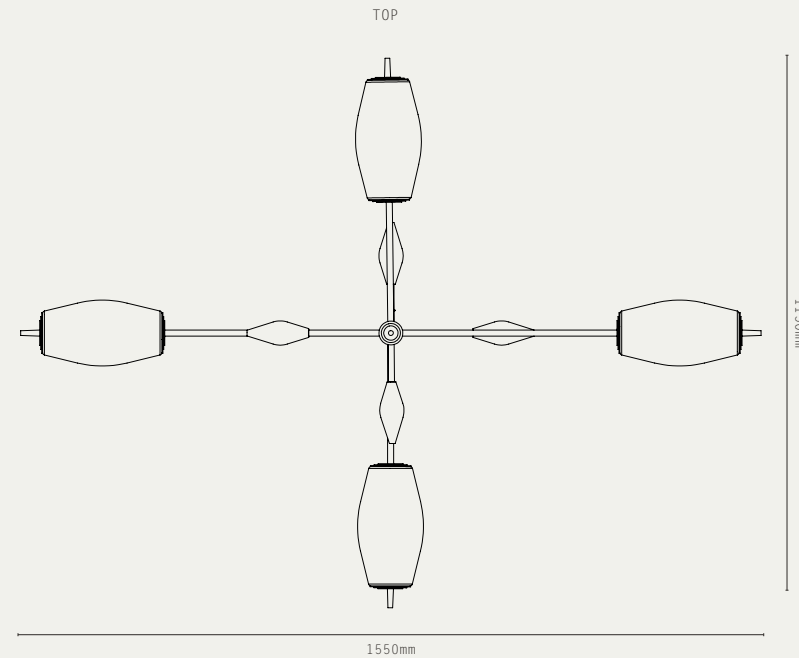

LIGHT SOURCE:

- E27, MAX 20W (LED ONLY)
- DIMMABLE LED LAMPS INCLUDED
- 2700K WARM WHITE
- 240V AC

MATERIALS:

- BRASS
- MATTE OPAL GLASS

HANGING OPTIONS

- DROP ROD

FINISHES:

- ANTIQUE BRASS
- BRONZE
- SATIN BRASS
- SATIN NICKEL