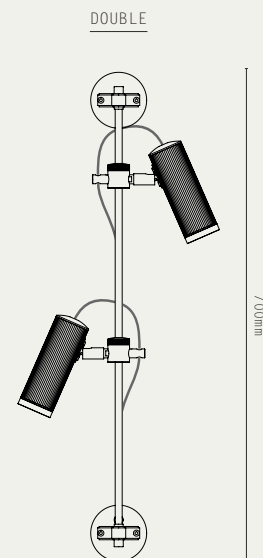

HANGING OPTIONS

- DROP ROD
- SUSPENSION WIRE

FINISHES:

-  ANTIQUE BRASS
-  BRONZE
-  SATIN BRASS
-  SATIN NICKEL

WITH BRASS ON/OFF TOGGLE SWITCH

NO SWITCH, FOR SEPARATE CONTROL

LIGHT SOURCE:

- GU10 MINI, 12W MAX (LED ONLY)
- DIMMABLE LED LAMP INCLUDED
- 2700K WARM WHITE
- 240V AC

MATERIALS:

- BRASS

FINISHES:

-  ANTIQUE BRASS
-  BRONZE
-  SATIN BRASS
-  SATIN NICKEL

LIGHT SOURCE:

- GU10 MINI, 12W MAX (LED ONLY)
- DIMMABLE LED LAMP INCLUDED
- 2700K WARM WHITE
- 240V AC

MATERIALS:

- BRASS

FINISHES:

- ANTIQUE BRASS
- SATIN BRASS
- SATIN NICKEL

* AVAILABLE HARD-WIRED, OR WITH PLUG SWITCH AND CABLE

SPOT PRO CEILING/WALL LIGHT

SPOT PRO DOWNLIGHT

SPOT PRO CEILING
DROP ROD 1200

SPOT PRO CEILING
DROP ROD 700