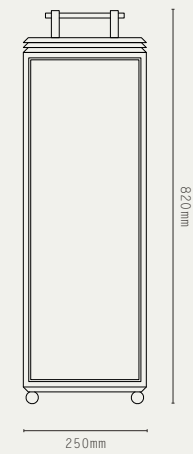

LARGE

LIGHT SOURCE:

- MAINS WIRED VERSION:
  - INTEGRATED 6W LED MODULE
  - 2700K WARM WHITE
  - 240 V AC
- LI-ION BATTERY VERSION:
  - 1W LED MODULE
  - 2700K WARM WHITE
  - 12-14 HOURS BATTERY LIFE
  - USB-C CHARGING PORT

MATERIALS:

- BRASS
- GLASS

GLASS OPTIONS:

- CLEAR GLASS
- REEDED GLASS

FINISHES:

- ANTIQUE BRASS
- BRONZE

* IP44 RATED