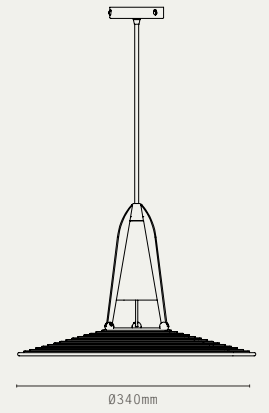

ARAGON 340 PENDANT