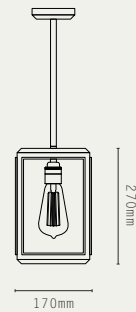

- ANTIQUE BRASS
- BRONZE

* IP43 VERSION AVAILABLE (DROP ROD ONLY)

HAZEL

SMALL

LARGE

IP20 AS STANDARD
IP44 'CLOSED TOP' OUTDOOR
VERSION AVAILABLE

LILAC

SMALL

LARGE

FOR INDOOR OR OUTDOOR
USE (IP43)

ASH

SMALL

MEDIUM

LARGE

PROJECTION 140MM

BIRCH

SMALL

MEDIUM

LARGE

PROJECTION 140MM

LILAC

SMALL

LARGE

PROJECTION 260MM