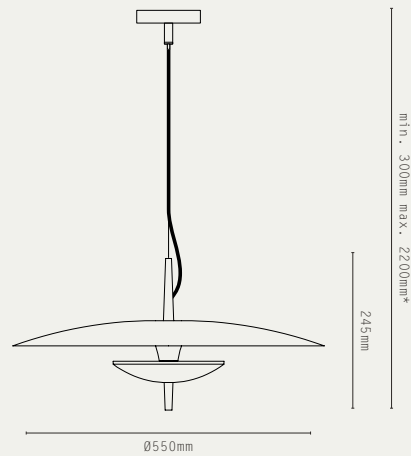

LUNA 550

LIGHT SOURCE:

- GU10, 12W MAX (LED ONLY)
- DIMMABLE LED LAMP INCLUDED
- 2700K WARM WHITE
- 240V AC

MATERIALS:

- BRASS
- NATURAL STONE
- FABRIC CABLE

FINISHES:

- ANTIQUE BRASS / BLACK MARBLE
- BRONZE / TRAVERTINE