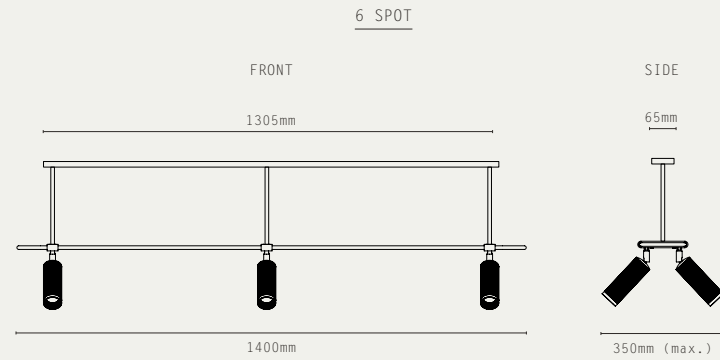

HANGING OPTIONS

- DROP ROD
- SUSPENSION WIRE

FINISHES:

-  ANTIQUE BRASS
-  BRONZE
-  SATIN BRASS
-  SATIN NICKEL

WITH BRASS ON/OFF TOGGLE SWITCH

NO SWITCH, FOR SEPARATE CONTROL

LIGHT SOURCE:

- GU10 MINI, 12W MAX (LED ONLY)
- DIMMABLE LED LAMP INCLUDED
- 2700K WARM WHITE
- 240V AC