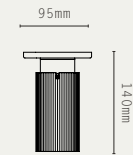

FINISHES:

- ANTIQUE BRASS
- SATIN BRASS
- SATIN NICKEL

* AVAILABLE HARD-WIRED, OR WITH PLUG SWITCH AND CABLE

SPOT PRO CEILING/WALL LIGHT

SPOT PRO DOWNLIGHT

SPOT PRO CEILING
DROP ROD 1200

SPOT PRO CEILING
DROP ROD 700