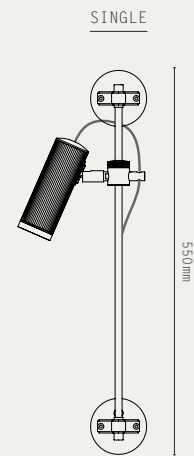

HANGING OPTIONS

- DROP ROD
- SUSPENSION WIRE

FINISHES:

-  ANTIQUE BRASS
-  BRONZE
-  SATIN BRASS
-  SATIN NICKEL

WITH BRASS ON/OFF TOGGLE SWITCH

NO SWITCH, FOR SEPARATE CONTROL

LIGHT SOURCE:

- GU10 MINI, 12W MAX (LED ONLY)
- DIMMABLE LED LAMP INCLUDED
- 2700K WARM WHITE
- 240V AC

MATERIALS:

- BRASS

FINISHES:

-  ANTIQUE BRASS
-  BRONZE
-  SATIN BRASS
-  SATIN NICKEL

LIGHT SOURCE:

- GU10 MINI, 12W MAX (LED ONLY)
- DIMMABLE LED LAMP INCLUDED
- 2700K WARM WHITE
- 240V AC

MATERIALS:

- BRASS

FINISHES:

- ANTIQUE BRASS
- SATIN BRASS
- SATIN NICKEL

* AVAILABLE HARD-WIRED, OR WITH PLUG SWITCH AND CABLE

SPOT PRO CEILING/WALL LIGHT

SPOT PRO DOWNLIGHT

SPOT PRO CEILING
DROP ROD 1200

SPOT PRO CEILING
DROP ROD 700