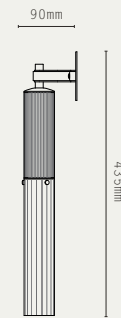

LIGHT SOURCE:

- GU10 MINI, 12W MAX (LED ONLY)
- DIMMABLE LED LAMP INCLUDED
- 2700K WARM WHITE
- 240V AC

MATERIALS:

- BRASS
- REEDED GLASS
- FABRIC CABLE

GLASS OPTIONS:

- CLEAR REEDED GLASS
- FROSTED REEDED GLASS

HANGING OPTIONS:

- ADJUSTABLE CABLE
- DROP ROD

FINISHES:

- ANTIQUE BRASS
- BRONZE
- SATIN BRASS
- SATIN NICKEL

* IP44 RATED OPTION AVAILABLE

FLUME 50 PENDANT

FLUME 80 PENDANT

FLUME WALL

SIDE

FLUME DOUBLE WALL

LIGHT SOURCE:

- GU10 MINI, 12W MAX (LED ONLY)
- DIMMABLE LED LAMP INCLUDED
- 2700K WARM WHITE
- 240V AC

MATERIALS:

- BRASS
- REEDED GLASS

GLASS OPTIONS:

- CLEAR REEDED GLASS
- FROSTED REEDED GLASS

FINISHES:

- ANTIQUE BRASS
- BRONZE
- SATIN BRASS
- SATIN NICKEL

* IP44 RATED OPTION AVAILABLE