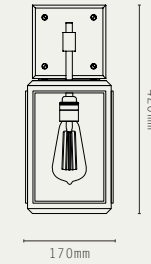

LARGE

FOR INDOOR OR OUTDOOR
USE (IP43)

ASH

SMALL

MEDIUM

LARGE

PROJECTION 140MM

BIRCH

SMALL

MEDIUM

LARGE

PROJECTION 140MM

LILAC

SMALL

LARGE

PROJECTION 260MM