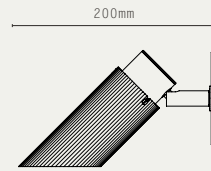

LIGHT SOURCE:

- GU10, 12W MAX
- DIMMABLE LED LAMPS INCLUDED
- 2700K WARM WHITE
- 240V AC

MATERIALS:

- BRASS

FINISHES:

- ANTIQUE BRASS
- BRONZE
- SATIN BRASS
- SATIN NICKEL

SPOT PRO 200