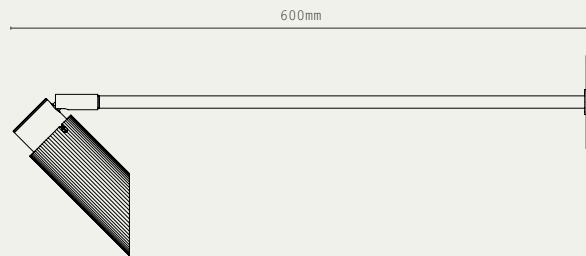

MATERIALS:

- BRASS

FINISHES:

-  ANTIQUE BRASS
-  BRONZE
-  SATIN BRASS
-  SATIN NICKEL

SPOT PRO 200

SPOT PRO 350

SPOT PRO 600

STRATA 600