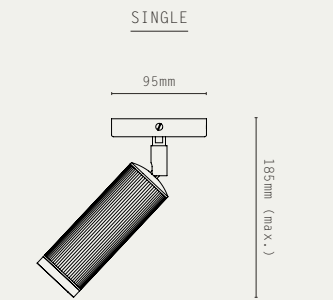

LIGHT SOURCE:

- LI-ION BATTERY POWERED
- 1W LED MODULE
- 2700K WARM WHITE
- 6-10 HOURS BATTERY LIFE
- USB-C CHARGING PORT

MATERIALS:

- BRASS
- CLEAR REEDED GLASS

FINISHES:

- ANTIQUE BRASS
- BRONZE
- SATIN BRASS
- SATIN NICKEL

LIGHT SOURCE:

- GU10 MINI, 12W MAX (LED ONLY)
- DIMMABLE LED LAMP INCLUDED
- 2700K WARM WHITE
- 240V AC

MATERIALS:

- BRASS

FINISHES:

- ANTIQUE BRASS
- BRONZE
- SATIN BRASS
- SATIN NICKEL